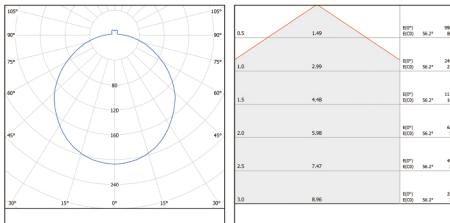

Photometric Data

ZDL1110 -Y-15W