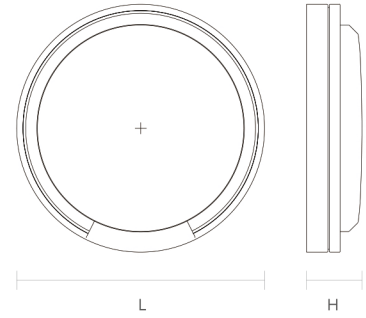

Engineer | Wall Light

MEGAMAN®

Benefits

- One-piece molding housing, simple and refined appearance
- High-quality engineering plastic housing, high strength, no yellowing
- Long lifespan
- Water resistant grade up to IP65 , outdoor use available

170-240V	CRI >80	-20~40°C	IP65	IK02	3000K/4000K/6500K
----------	---------	----------	------	------	-------------------

Model	W	PF	lm	BA	Life	Single Box Dimensions (LxWxH)mm	Outer Box Dimensions (LxWxH)mm	Packing Qty (PCS/CTN)
ZDL1110-Y 15W	15	0.5	1080/1200	120°	25000	185*51*185	540*390*390	40
ZDL1110-Y 20W	20	0.5	1440/1600	120°	25000	225*55*225	470*300*470	20
ZDL1110-Y 24W	24	0.5	1800/2000	120°	25000	285*67*285	590*360*590	20

Photometric Data

ZDL1110 -Y-15W

ZDL1110 -Y-20W

ZDL1110 -Y-25W